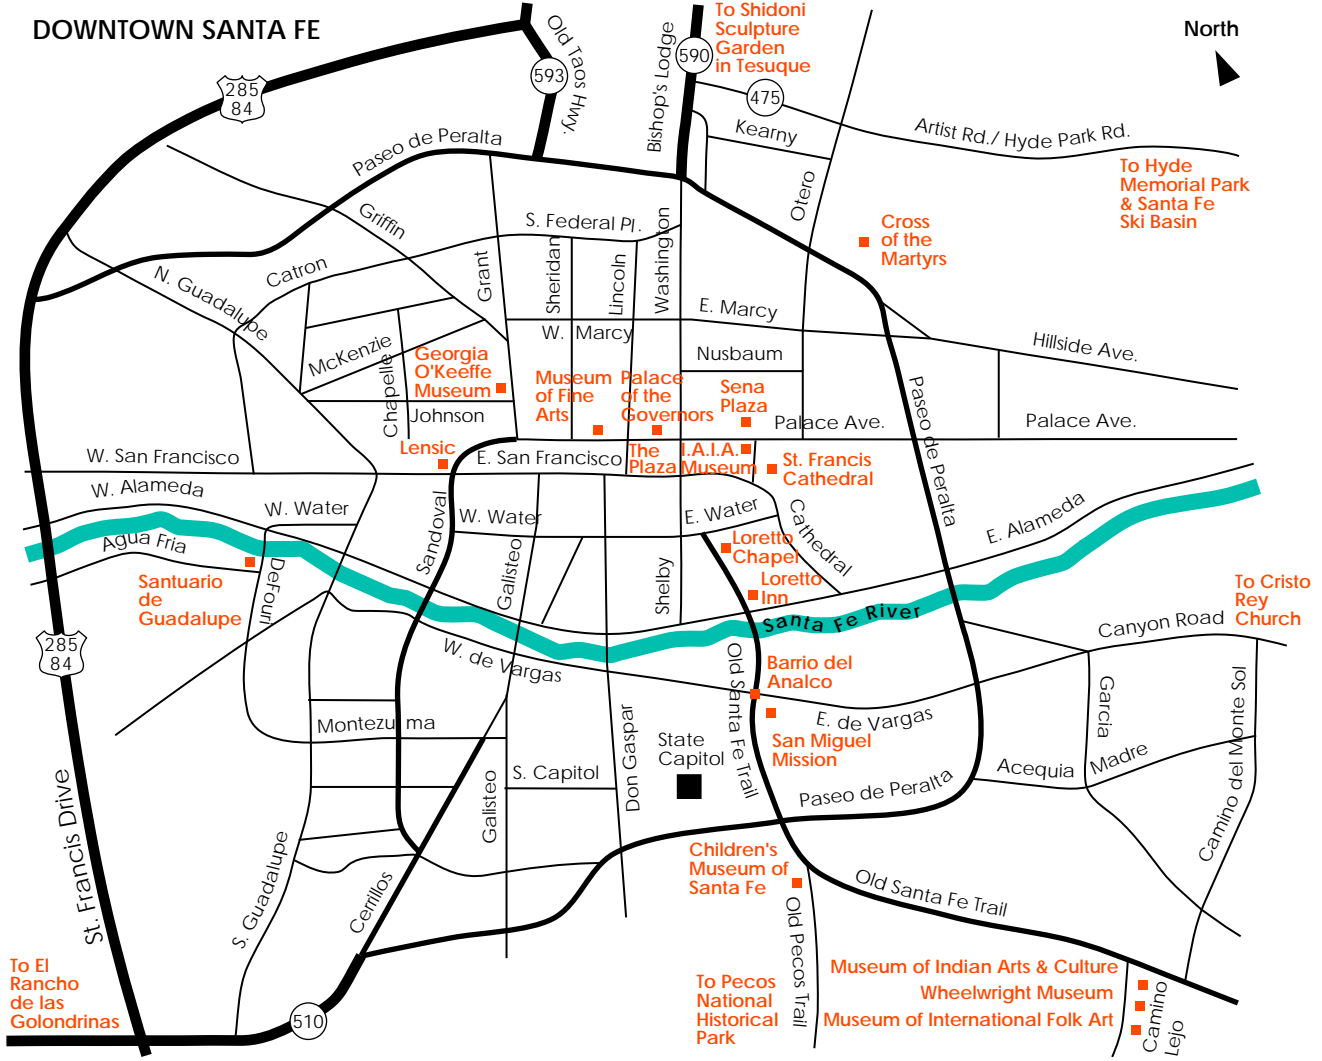

DOWNTOWN SANTA FE

North

To El Rancho de las Golondrinas

To Pecos National Historical Park

Museum of Indian Arts & Culture
Wheelwright Museum
Museum of International Folk Art

Camino Lejo

Children's Museum of Santa Fe

San Miguel Mission

Barrio del Analco

Loretto Chapel
Loretto Inn

St. Francis Cathedral

Museum of Fine Arts
The Plaza

Georgia O'Keeffe Museum

Cross of the Martyrs

To Hyde Memorial Park & Santa Fe Ski Basin

To Cristo Rey Church